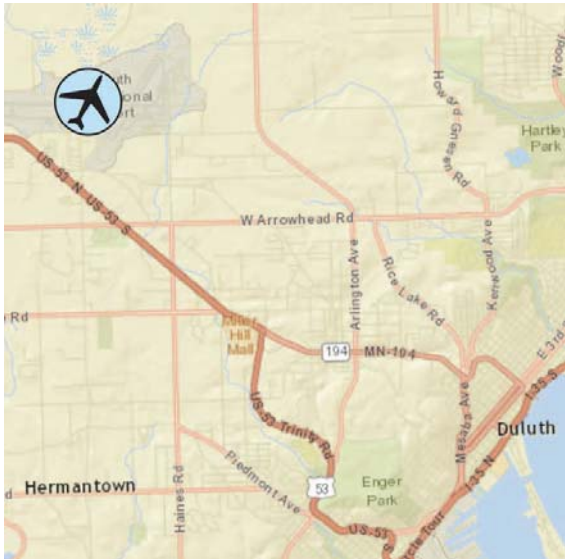

Lodging: Country Inn & Suites Duluth (North) - 218-245-1406 or
866-381-1406; Econolodge Airport - 218-722-5522;
Fairfield Inn - 218-723-8607

Airport Events: None reported

Underwing Camp: No

Campgrounds: Camping available at Island Lake - 17 miles - call Island
Lake Inn - 218-721-4604; Indian Point - 218-624-5637;
Duluth Trailer Camp - 218-525-1350

Local Attractions: Enger Golf Course - 218-723-3451; Lester Golf Course -
218-525-0828; Ridgeview Golf Course- 218-728-5128;
Northland Golf Course; Lake Superior; Canal Park; Miller
Mall; Train Museum; William Irvin Ore Boat

Field Elev: 1428' TPA: 2430' (1002' AGL)

Duluth - DLH

SEC. CH: GREEN BAY
LAT: 46-50-31.525N
LONG: 092-11-37.135W
Approaches: ILS VOR VOR-DME
RNAV
AIRPORT OF ENTRY
COMM: 118.3 TWR
ATIS: 124.1
GND: 121.9
APP: 125.45 DLH CTR: 127.9 MSP
RCO FSS: 122.35