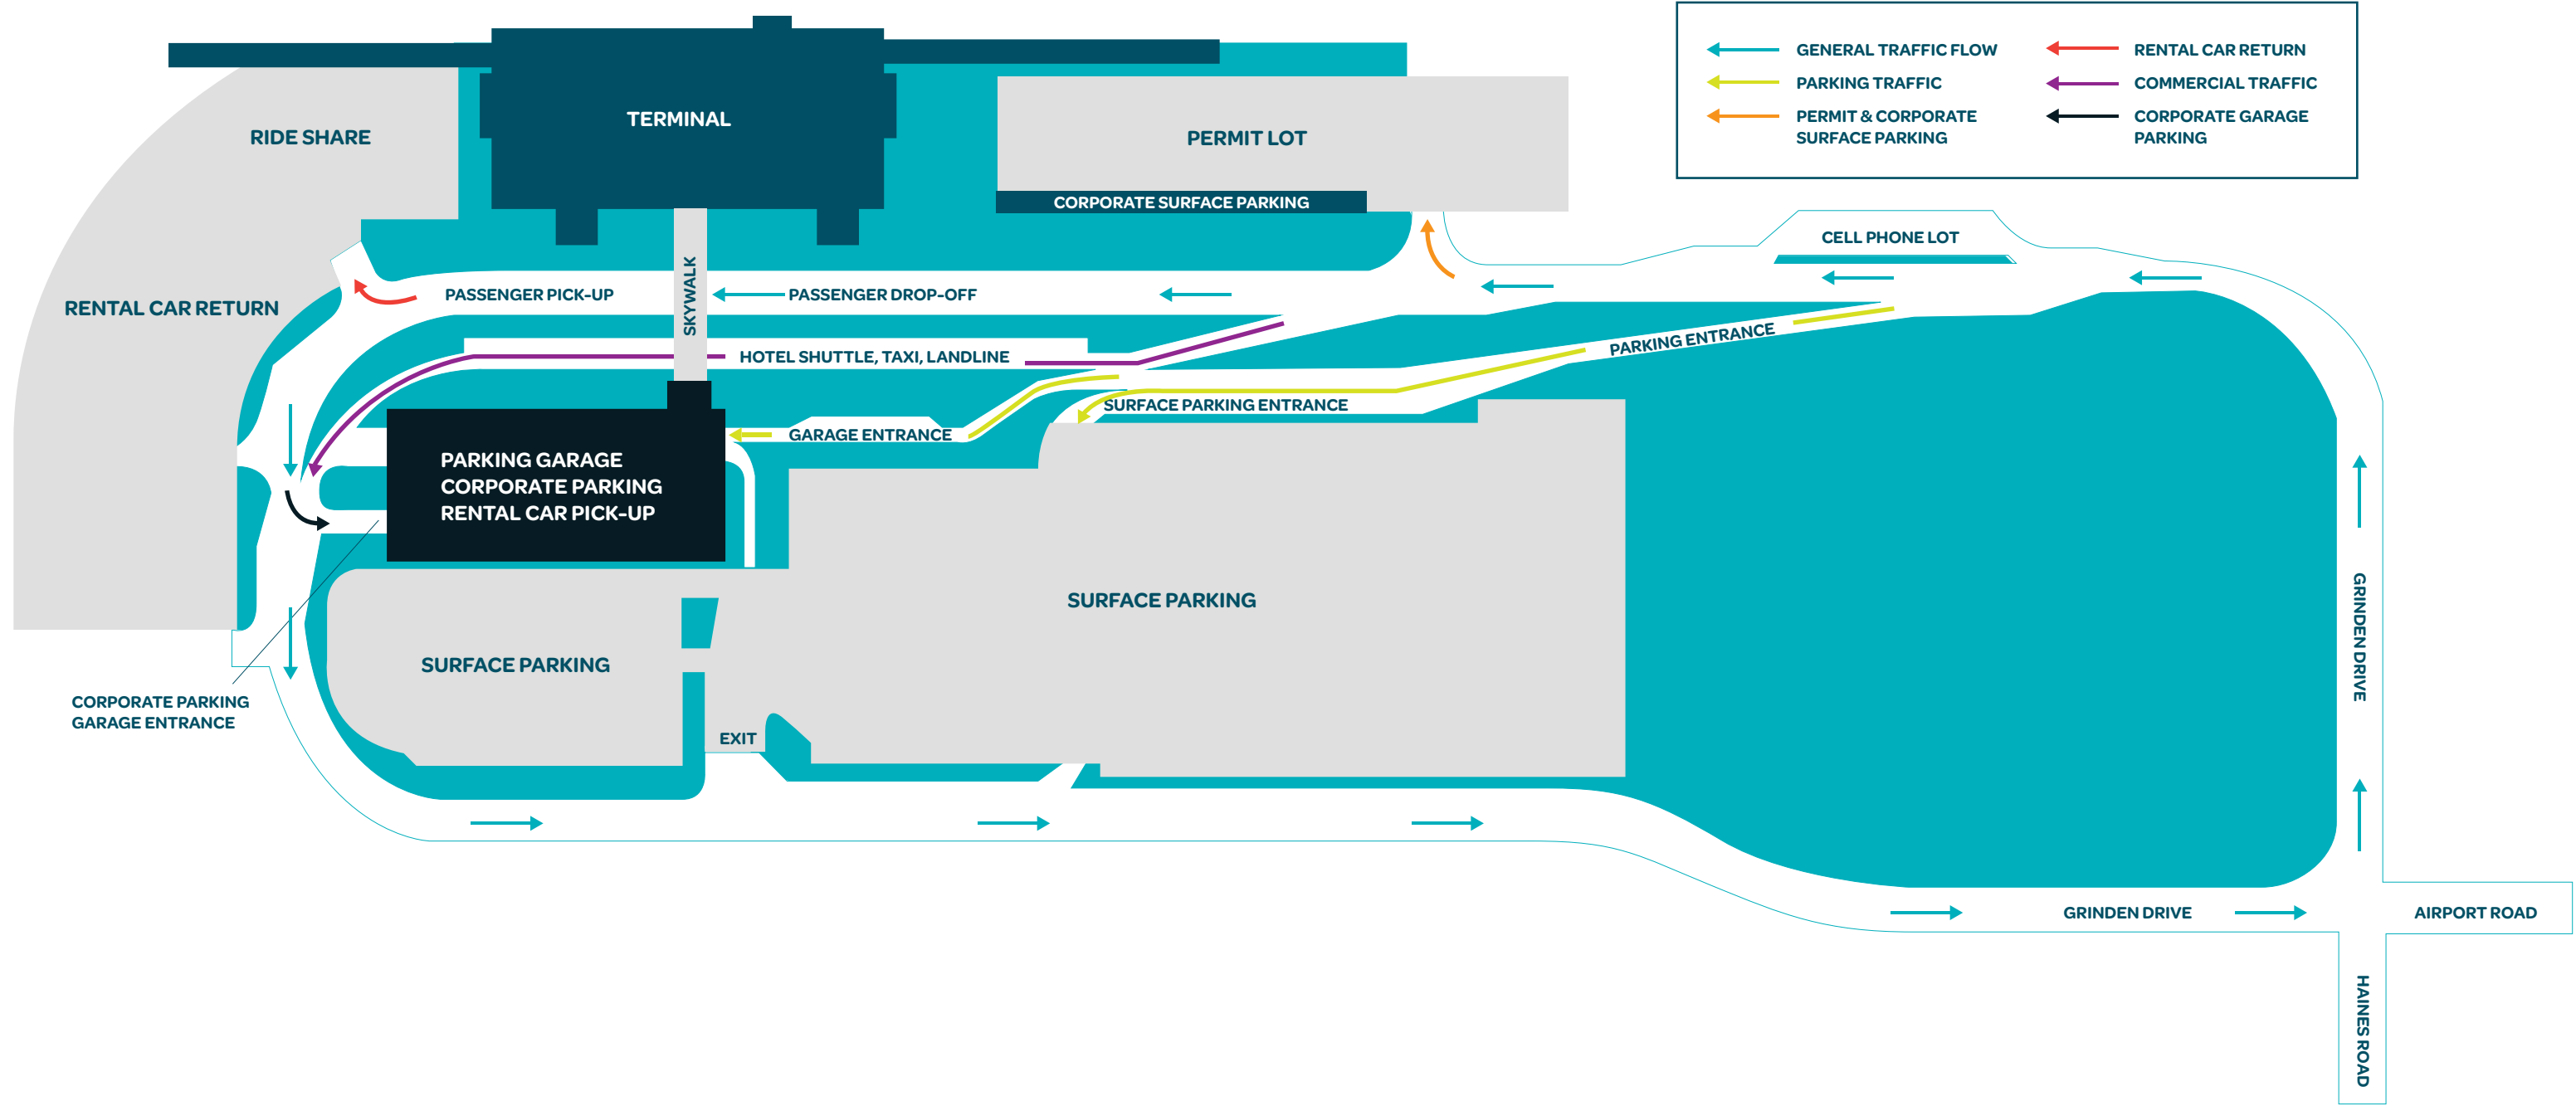

**LEVEL 1**

- Ticketing
- Baggage Claim
- Passenger Drop-off
- Passenger Pick-up
- Rental Car Check In/Out

**LEVEL 2**

- Security Checkpoints
- Skywalk to Parking
- All Gates
- Arrowhead Grab 'n Go
- Arrowhead Taphouse

← GENERAL TRAFFIC FLOW	← RENTAL CAR RETURN
← PARKING TRAFFIC	← COMMERCIAL TRAFFIC
← PERMIT & CORPORATE SURFACE PARKING	← CORPORATE GARAGE PARKING